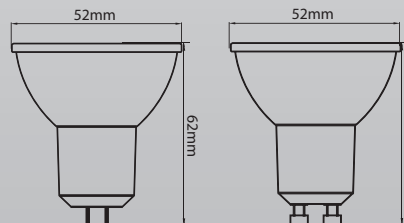

WARM WHITE

COOL WHITE

LED Specification

Model	Power	Lamp Type	CCT	Lumen	CRI	Beam Angle	Power Factor	Operating Temperature	Main Voltage
MLX-GU1001-8 (SIRIM)	8W	GU10	4000K / 3000K	680LM / 650LM	>80	38°	0.5	-20°C ~+50°C	AC 220-240V ~50/60Hz
MLX-MR1601-8	8W	MR16	3000K	650LM					

Model	Size	Color	Application
MLX-EBF01-25RW	70mm	White	GU10 / MR16

Diameter x Width	
MLX-GU1001-8	52mm X 56mm
MLX-MR1601-8	52mm X 56mm
MLX-EBF01-25RW	ø70mm X ø90mm X 47mm