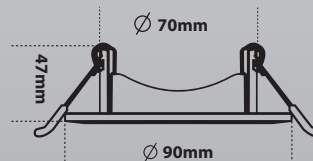

WARM WHITE

COOL WHITE

LED Specification

Model	Power	Lamp Type	CCT	Lumen	CRI	Beam Angle	Power Factor	Operating Temperature	Main Voltage
MLX-GU1001-8 (SIRIM)	8W	GU10	4000K / 3000K	680LM / 650LM	>80	38°	0.5	-20°C ~+50°C	AC 220-240V ~50/60Hz
MLX-MR1601-8	8W	MR16	3000K	650LM					

Model	Size	Color	Application
MLX-EBF01-25RW	70mm	White	GU10 / MR16

Diameter x Width	
MLX-GU1001-8	52mm X 56mm
MLX-MR1601-8	52mm X 56mm
MLX-EBF01-25RW	ø70mm X ø90mm X 47mm